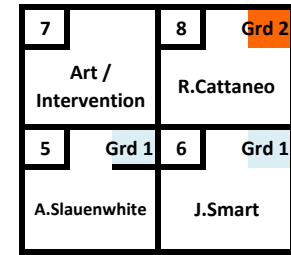

BRANDON SCHOOL MAP

2018-19

Garden

MPR

1st - 6th
Playground
(South)

Kdg. Playground

<u>RM</u>	<u>GRADE</u>	<u>TEACHER</u>	<u>Specialist Staff</u>		<u>Office Staff</u>	
1	K	Anne Cordero-Rabe	Art	Caroline Hambright	Ryan Sparre	Principal
2	K	Christy Paloczi/Allison LaPlante	Music	Michaela Taylor	Lucy Egger	Office Manager
3	K	Megan Frederick	C.Lab	Frank Mastromarino	Nelly Perez	Office Assistant
4	K/1 SDC	Ashley Johnson	PE	Dennis Pierce / Kirkman Gardiner	Sylvia Sifuentes	Community Liasion
5	1	Allison Slauenwhite	Science	Caroline Hambright	Susan Perkins	Nurse
6	1	Jessie Smart	Library	Diane Tuttle	CeCe Gonzalez	Custodian
7		Art / CT Support Rm.			-- --	Night Custodian
8	2	Raffaella Cattaneo	<u>Support Staff</u>		<u>Cafeteria Staff</u>	
9	2	Mary Hernandez	Psychologist	Kevin Delgaco	Annie Logan	Server
10	3	Leslie Hetrick	Speech	Leanne Clarke	Michele Cathcart	Cashier
11	2	Lara Jacobs	Learning Ctr	Ty Saxby		
12	3	Gregory Swanson	CT Support	Jan St. Oegger	Crossing Guards	
13	4	Megan Cannon	CT Support	Celi Ribbet	Juan Serrato - Cathedral Oaks	
14	3	Jennifer Adams	CT Support	Nancy Yokubaitis	Jose Rodriguez - School Entrance	
15	4	Krista Craig	CT Support	Laura Wood	George Cannon - Padova Drive	
16	3	Laura Herrera	CT Support	Lena Deaton		
17	5	Lisa Lisle	Inclusion Aide	Jana Mora		
18	6	Felicia Munoz	Inclusion Aide	Jackie Zaida	<u>Playground Staff</u>	
19	5	Jenny Husak	Inclusion Aide	Stephen Murako	Blanca Martinez	Dennis Pierce
20	6	Danny Muhr	Instructional Asst.	Katherine Parker	Juan Serrato	Meghan MacGreggor
21		CT Support Rm.	Instructional Asst.	Tracey Pigatti	Open	Open
22	6	Emily Izmirian	Speech Asst.	Vanessa Salas	Open	
23	RSP	Kristin Wright			Jose Rodriguez	