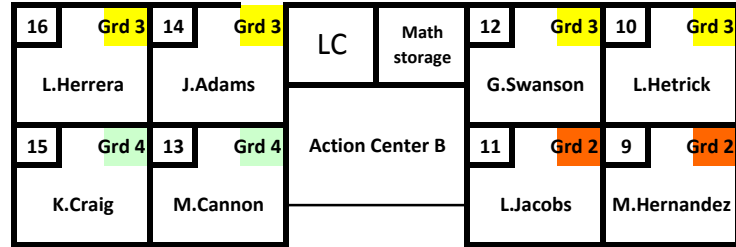

BRANDON SCHOOL MAP

2018-19

Garden

MPR

1st - 6th
Playground
(South)

Kdg. Playground

<u>RM</u>	<u>GRADE</u>	<u>TEACHER</u>	<u>Specialist Staff</u>		<u>Office Staff</u>	
1	K	Anne Cordero-Rabe	Art	Caroline Hambright	Ryan Sparre	Principal
2	K	Christy Paloczi/Allison LaPlante	Music	Michaela Taylor	Lucy Egger	Office Manager
3	K	Megan Frederick	C.Lab	Frank Mastromarino	Nelly Perez	Office Assistant
4	K/1 SDC	Ashley Johnson	PE	Dennis Pierce / Kirkman Gardiner	Sylvia Sifuentes	Community Liasion
5	1	Allison Slauenwhite	Science	Caroline Hambright	Susan Perkins	Nurse
6	1	Jessie Smart	Library	Diane Tuttle	CeCe Gonzalez	Custodian
7		Art / CT Support Rm.			-- --	Night Custodian
8	2	Raffaella Cattaneo	<u>Support Staff</u>		<u>Cafeteria Staff</u>	
9	2	Mary Hernandez	Psychologist	Kevin Delgaco	Annie Logan	Server
10	3	Leslie Hetrick	Speech	Leanne Clarke	Michele Cathcart	Cashier
11	2	Lara Jacobs	Learning Ctr	Ty Saxby		
12	3	Gregory Swanson	CT Support	Jan St. Oegger	Crossing Guards	
13	4	Megan Cannon	CT Support	Celi Ribbet	Juan Serrato - Cathedral Oaks	
14	3	Jennifer Adams	CT Support	Nancy Yokubaitis	Jose Rodriguez - School Entrance	
15	4	Krista Craig	CT Support	Laura Wood	George Cannon - Padova Drive	
16	3	Laura Herrera	CT Support	Lena Deaton		
17	5	Lisa Lisle	Inclusion Aide	Jana Mora		
18	6	Felicia Munoz	Inclusion Aide	Jackie Zaida	<u>Playground Staff</u>	
19	5	Jenny Husak	Inclusion Aide	Stephen Murako	Blanca Martinez	Dennis Pierce
20	6	Danny Muhr	Instructional Asst.	Katherine Parker	Juan Serrato	Meghan MacGreggor
21		CT Support Rm.	Instructional Asst.	Tracey Pigatti	Open	Open
22	6	Emily Izmirian	Speech Asst.	Vanessa Salas	Open	
23	RSP	Kristin Wright			Jose Rodriguez	