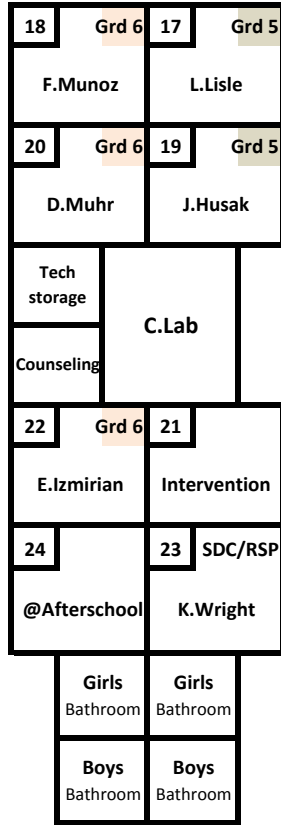

BRANDON SCHOOL MAP

2018-19

Garden

MPR

1st - 6th
Playground
(South)

Kdg. Playground

<u>RM</u>	<u>GRADE</u>	<u>TEACHER</u>	<u>Specialist Staff</u>		<u>Office Staff</u>	
1	K	Anne Cordero-Rabe	Art	Caroline Hambright	Ryan Sparre	Principal
2	K	Christy Paloczi/Allison LaPlante	Music	Michaela Taylor	Lucy Egger	Office Manager
3	K	Megan Frederick	C.Lab	Frank Mastromarino	Nelly Perez	Office Assistant
4	K/1 SDC	Ashley Johnson	PE	Dennis Pierce / Kirkman Gardiner	Sylvia Sifuentes	Community Liasion
5	1	Allison Slauenwhite	Science	Caroline Hambright	Susan Perkins	Nurse
6	1	Jessie Smart	Library	Diane Tuttle	CeCe Gonzalez	Custodian
7		Art / CT Support Rm.			-- --	Night Custodian
8	2	Raffaella Cattaneo	<u>Support Staff</u>		<u>Cafeteria Staff</u>	
9	2	Mary Hernandez	Psychologist	Kevin Delgaco	Annie Logan	Server
10	3	Leslie Hetrick	Speech	Leanne Clarke	Michele Cathcart	Cashier
11	2	Lara Jacobs	Learning Ctr	Ty Saxby		
12	3	Gregory Swanson	CT Support	Jan St. Oegger	Crossing Guards	
13	4	Megan Cannon	CT Support	Celi Ribbet	Juan Serrato - Cathedral Oaks	
14	3	Jennifer Adams	CT Support	Nancy Yokubaitis	Jose Rodriguez - School Entrance	
15	4	Krista Craig	CT Support	Laura Wood	George Cannon - Padova Drive	
16	3	Laura Herrera	CT Support	Lena Deaton		
17	5	Lisa Lisle	Inclusion Aide	Jana Mora		
18	6	Felicia Munoz	Inclusion Aide	Jackie Zaida	<u>Playground Staff</u>	
19	5	Jenny Husak	Inclusion Aide	Stephen Murako	Blanca Martinez	Dennis Pierce
20	6	Danny Muhr	Instructional Asst.	Katherine Parker	Juan Serrato	Meghan MacGreggor
21		CT Support Rm.	Instructional Asst.	Tracey Pigatti	Open	Open
22	6	Emily Izmirian	Speech Asst.	Vanessa Salas	Open	
23	RSP	Kristin Wright			Jose Rodriguez	