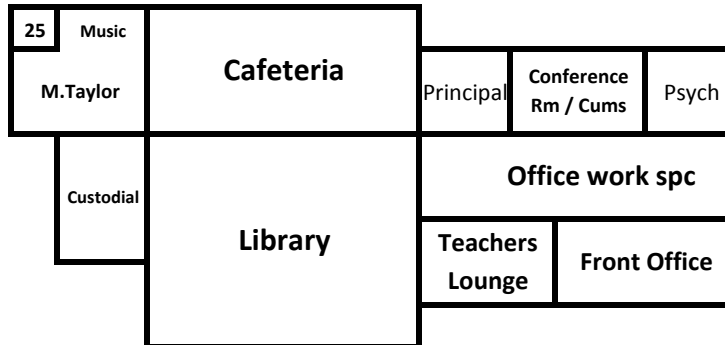

BRANDON SCHOOL MAP

2018-19

Garden

MPR

1st - 6th
Playground
(South)

Kdg. Playground

<u>RM</u>	<u>GRADE</u>	<u>TEACHER</u>	<u>Specialist Staff</u>		<u>Office Staff</u>	
1	K	Anne Cordero-Rabe	Art	Caroline Hambright	Ryan Sparre	Principal
2	K	Christy Paloczi/Allison LaPlante	Music	Michaela Taylor	Lucy Egger	Office Manager
3	K	Megan Frederick	C.Lab	Frank Mastromarino	Nelly Perez	Office Assistant
4	K/1 SDC	Ashley Johnson	PE	Dennis Pierce / Kirkman Gardiner	Sylvia Sifuentes	Community Liasion
5	1	Allison Slauenwhite	Science	Caroline Hambright	Susan Perkins	Nurse
6	1	Jessie Smart	Library	Diane Tuttle	CeCe Gonzalez	Custodian
7		Art / CT Support Rm.			-- --	Night Custodian
8	2	Raffaella Cattaneo	<u>Support Staff</u>		<u>Cafeteria Staff</u>	
9	2	Mary Hernandez	Psychologist	Kevin Delgaco	Annie Logan	Server
10	3	Leslie Hetrick	Speech	Leanne Clarke	Michele Cathcart	Cashier
11	2	Lara Jacobs	Learning Ctr	Ty Saxby		
12	3	Gregory Swanson	CT Support	Jan St. Oegger	Crossing Guards	
13	4	Megan Cannon	CT Support	Celi Ribbet	Juan Serrato - Cathedral Oaks	
14	3	Jennifer Adams	CT Support	Nancy Yokubaitis	Jose Rodriguez - School Entrance	
15	4	Krista Craig	CT Support	Laura Wood	George Cannon - Padova Drive	
16	3	Laura Herrera	CT Support	Lena Deaton		
17	5	Lisa Lisle	Inclusion Aide	Jana Mora		
18	6	Felicia Munoz	Inclusion Aide	Jackie Zaida	<u>Playground Staff</u>	
19	5	Jenny Husak	Inclusion Aide	Stephen Murako	Blanca Martinez	Dennis Pierce
20	6	Danny Muhr	Instructional Asst.	Katherine Parker	Juan Serrato	Meghan MacGreggor
21		CT Support Rm.	Instructional Asst.	Tracey Pigatti	Open	Open
22	6	Emily Izmirian	Speech Asst.	Vanessa Salas	Open	
23	RSP	Kristin Wright			Jose Rodriguez	